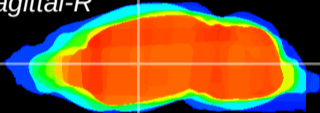

Coronal

Sagittal-R

Sagittal-L

ViBrism: CX22254
Horizontal

VA/VL