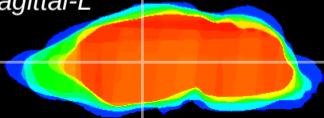

Coronal

Sagittal-R

Sagittal-L

ViBrism: CX22254
Horizontal

VA/VL