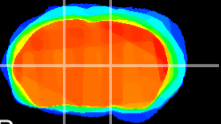

Coronal

Sagittal-R

Sagittal-L

ViBrism: CX22254
Horizontal

VA/VL