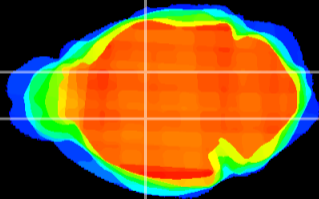

Coronal

Sagittal-R

Sagittal-L

ViBrism: CX22254
Horizontal

VA/VL