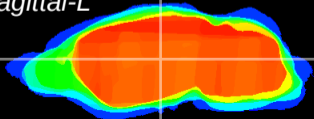

Coronal

Sagittal-R

Sagittal-L

ViBrism: CX22254
Horizontal

VPM/VPL