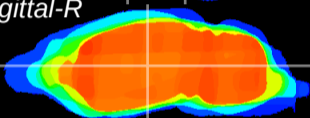

Coronal

Sagittal-R

Sagittal-L

ViBrism: CX22254
Horizontal

VPM/VPL