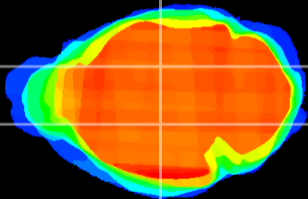

Coronal

Sagittal-R

Sagittal-L

ViBrism: CX22254
Horizontal

VPM/VPL