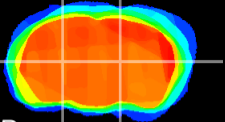

Coronal

Sagittal-R

Sagittal-L

ViBrism: CX22254
Horizontal

VPM/VPL