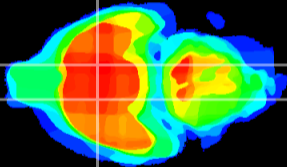

Coronal

Sagittal-R

Sagittal-L

ViBrism: CX22258
Horizontal

LH