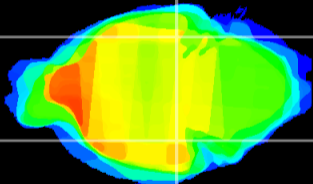

Coronal

Sagittal-R

Sagittal-L

ViBrism: CX22261
Horizontal

ventral S