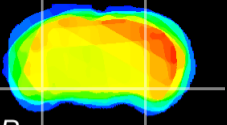

Coronal

Sagittal-R

Sagittal-L

ViBrism: CX22261
Horizontal

ventral S