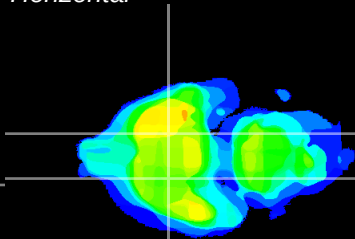

Coronal

Sagittal-R

Sagittal-L

ViBrism: CX22265
Horizontal

S0