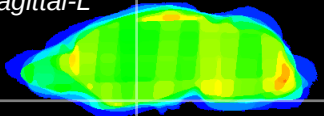

Coronal

Sagittal-R

Sagittal-L

ViBrism: CX22265
Horizontal

S0