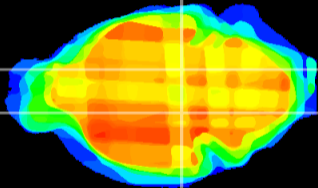

Coronal

Sagittal-R

Sagittal-L

ViBrism: CX22269
Horizontal

SN