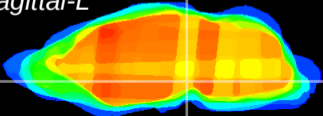

Coronal

Sagittal-R

Sagittal-L

ViBrism: CX22269
Horizontal

SN