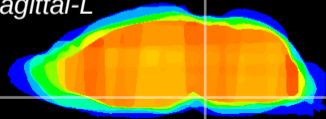

Coronal

Sagittal-R

Sagittal-L

ViBrism: CX22272
Horizontal

Pn