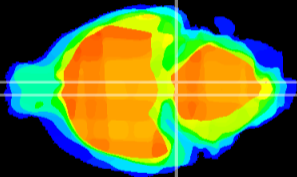

Coronal

Sagittal-R

Sagittal-L

ViBrism: CX22272
Horizontal

Pn