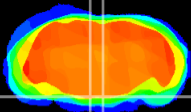

Coronal

Sagittal-R

Sagittal-L

ViBrism: CX22272
Horizontal

Pn