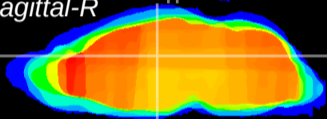

Coronal

Sagittal-R

Sagittal-L

ViBrism: CX22277
Horizontal

Hb