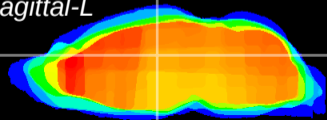

Coronal

Sagittal-R

Sagittal-L

ViBrism: CX22277
Horizontal

Hb