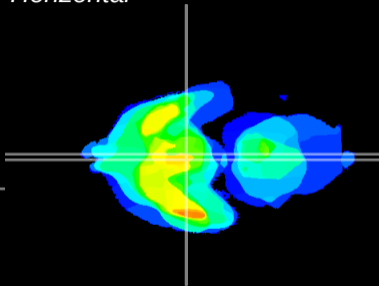

Coronal

Sagittal-R

Sagittal-L

ViBrism: CX22279
Horizontal

Arc