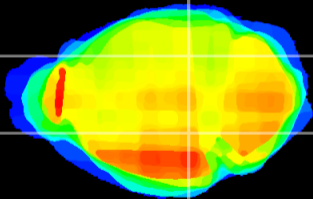

Coronal

Sagittal-R

Sagittal-L

ViBrism: CX22279
Horizontal

MG