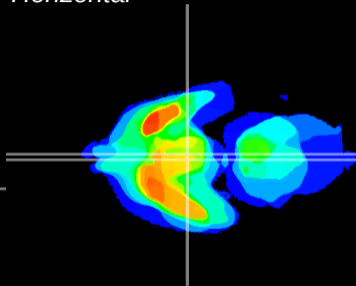

Coronal

Sagittal-R

Sagittal-L

ViBrism: CX22282
Horizontal

Arc