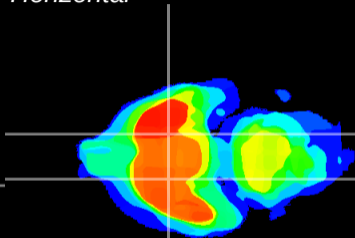

Coronal

Sagittal-R

Sagittal-L

ViBrism: CX22286
Horizontal

S0