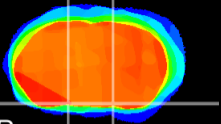

Coronal

Sagittal-R

Sagittal-L

ViBrism: CX22286
Horizontal

S0