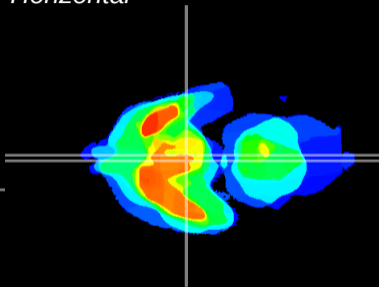

Coronal

Sagittal-R

Sagittal-L

ViBrism: CX22288
Horizontal

Arc