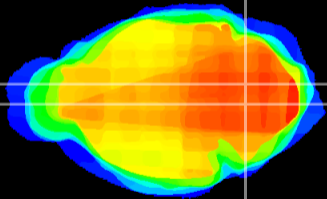

Coronal

Sagittal-R

Sagittal-L

ViBrism: CX22293
Horizontal

MVe