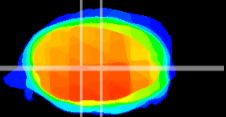

Coronal

Sagittal-R

Sagittal-L

ViBrism: CX22293
Horizontal

MVe