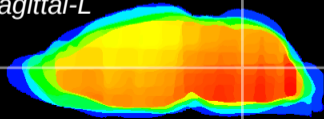

Coronal

Sagittal-R

Sagittal-L

ViBrism: CX22293
Horizontal

MVe