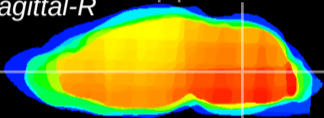

Coronal

Sagittal-R

Sagittal-L

ViBrism: CX22293
Horizontal

MVe