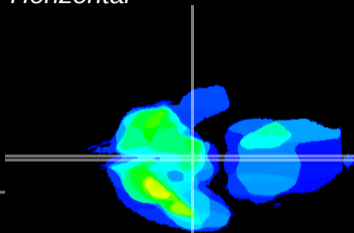

Coronal

Sagittal-R

Sagittal-L

ViBrisM: CX22300
Horizontal

ME