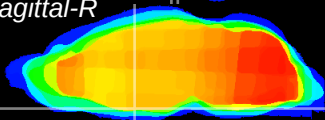

Coronal

Sagittal-R

Sagittal-L

ViBriSM: CX22301  
Horizontal

SCN