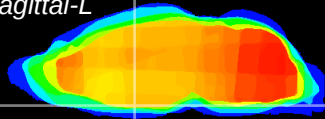

Coronal

Sagittal-R

Sagittal-L

ViBriSM: CX22301  
Horizontal

SCN