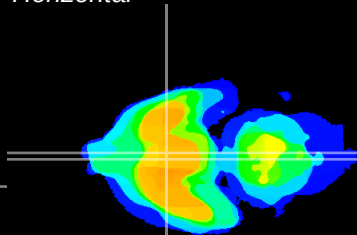

Coronal

Sagittal-R

Sagittal-L

ViBriSM: CX22301  
Horizontal

SCN