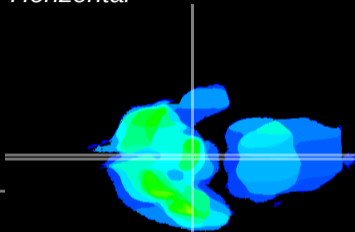

Coronal

Sagittal-R

Sagittal-L

ViBrism: CX22302
Horizontal

ME