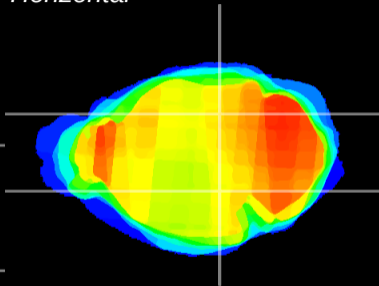

*Coronal*

*Sagittal-R*

*Sagittal-L*

ViBrism: CX22303  
*Horizontal*

MG