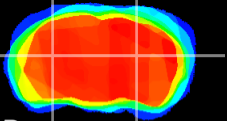

Coronal

Sagittal-R

Sagittal-L

ViBrism: CX22305
Horizontal

LG