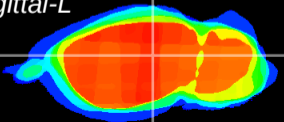

Coronal

Sagittal-R

Sagittal-L

ViBrism: CX22305
Horizontal

LG