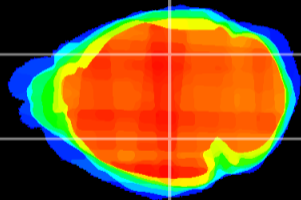

Coronal

Sagittal-R

Sagittal-L

ViBrism: CX22305
Horizontal

LG