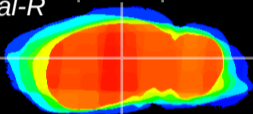

Coronal

Sagittal-R

Sagittal-L

ViBrism: CX22305
Horizontal

LG