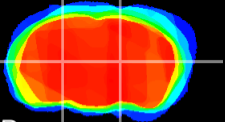

*Coronal*

*Sagittal-R*

*Sagittal-L*

ViBrism: CX22305  
*Horizontal*

VPM/VPL