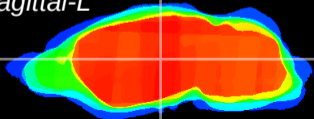

*Coronal*

*Sagittal-R*

*Sagittal-L*

ViBrism: CX22305  
*Horizontal*

VPM/VPL