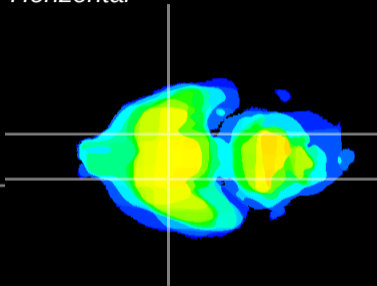

Coronal

Sagittal-R

Sagittal-L

ViBrism: CX22309
Horizontal

S0