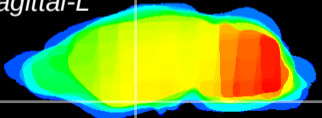

Coronal

Sagittal-R

Sagittal-L

ViBrism: CX22309
Horizontal

S0