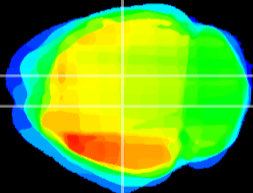

Coronal

Sagittal-R

Sagittal-L

ViBrism: CX22312
Horizontal

DG