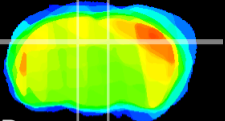

Coronal

Sagittal-R

Sagittal-L

ViBrism: CX22312
Horizontal

DG