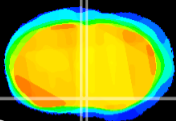

Coronal

Sagittal-R

Sagittal-L

ViBrism: CX22314
Horizontal

MPA