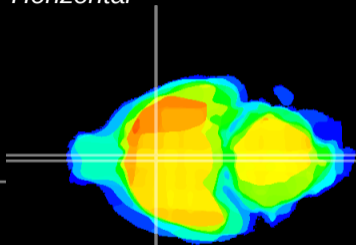

Coronal

Sagittal-R

Sagittal-L

ViBrism: CX22314
Horizontal

MPA