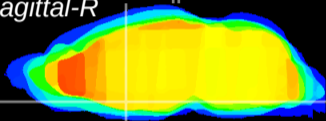

Coronal

Sagittal-R

Sagittal-L

ViBrism: CX22314
Horizontal

MPA