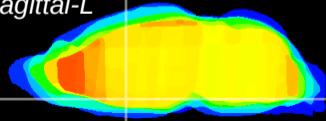

Coronal

Sagittal-R

Sagittal-L

ViBrism: CX22314
Horizontal

MPA