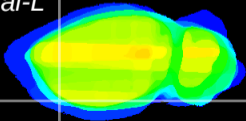

Coronal

Sagittal-R

Sagittal-L

ViBrism: CX22320
Horizontal

Pir