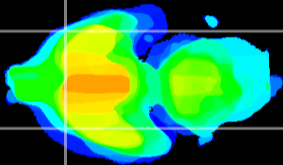

Coronal

Sagittal-R

Sagittal-L

ViBrism: CX22320
Horizontal

Pir