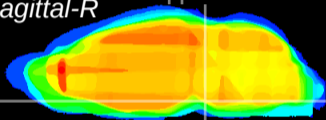

Coronal

Sagittal-R

Sagittal-L

ViBrism: CX22320
Horizontal

Pn