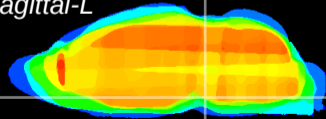

Coronal

Sagittal-R

Sagittal-L

ViBrism: CX22320
Horizontal

Pn