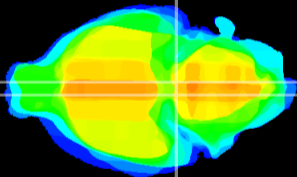

Coronal

Sagittal-R

Sagittal-L

ViBrism: CX22320
Horizontal

Pn