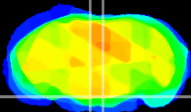

Coronal

Sagittal-R

Sagittal-L

ViBrism: CX22320
Horizontal

Pn