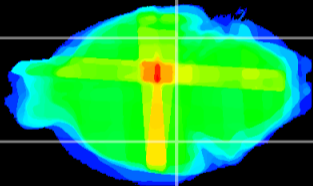

Coronal

Sagittal-R

Sagittal-L

ViBrism: CX22327
Horizontal

ventral S