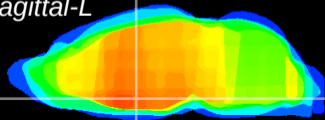

Coronal

Sagittal-R

Sagittal-L

ViBriSm: CX22330
Horizontal

SPa dorsal