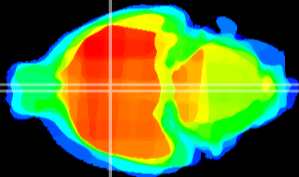

Coronal

Sagittal-R

Sagittal-L

ViBriSm: CX22330
Horizontal

SPa dorsal