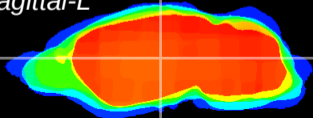

*Coronal*

*Sagittal-R*

*Sagittal-L*

ViBrism: CX22336  
*Horizontal*

VPM/VPL