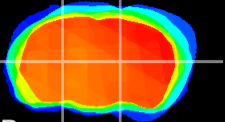

*Coronal*

*Sagittal-R*

*Sagittal-L*

ViBrism: CX22336  
*Horizontal*

VPM/VPL