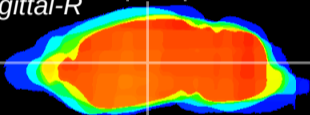

*Coronal*

*Sagittal-R*

*Sagittal-L*

ViBrism: CX22336  
*Horizontal*

VPM/VPL