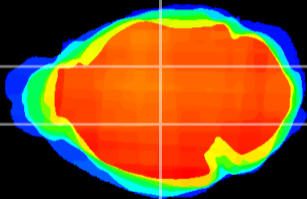

*Coronal*

*Sagittal-R*

*Sagittal-L*

ViBrism: CX22336  
*Horizontal*

VPM/VPL