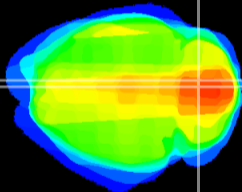

Coronal

Sagittal-R

Sagittal-L

ViBrism: CX22337  
Horizontal

Cb vermis