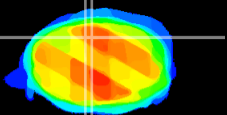

Coronal

Sagittal-R

Sagittal-L

ViBrism: CX22337  
Horizontal

Cb vermis