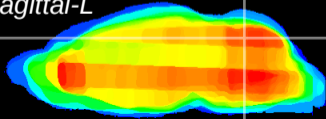

Coronal

Sagittal-R

Sagittal-L

ViBrism: CX22337  
Horizontal

Cb vermis