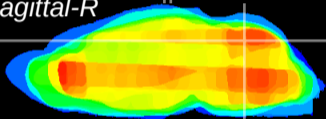

Coronal

Sagittal-R

Sagittal-L

ViBrism: CX22337  
Horizontal

Cb vermis