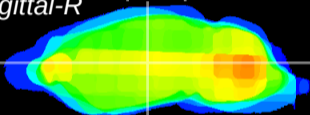

Coronal

Sagittal-R

Sagittal-L

ViBrism: CX22337
Horizontal

VPM/VPL