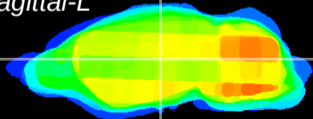

Coronal

Sagittal-R

Sagittal-L

ViBrism: CX22337
Horizontal

VPM/VPL