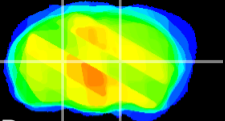

Coronal

Sagittal-R

Sagittal-L

ViBrism: CX22337
Horizontal

VPM/VPL