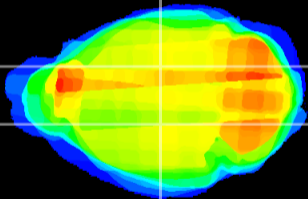

Coronal

Sagittal-R

Sagittal-L

ViBrism: CX22337
Horizontal

VPM/VPL