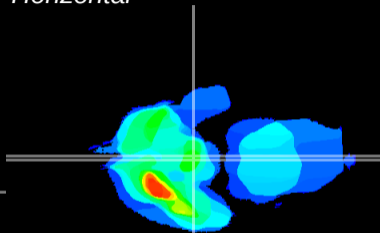

Coronal

Sagittal-R

Sagittal-L

ViBrism: CX22339
Horizontal

ME