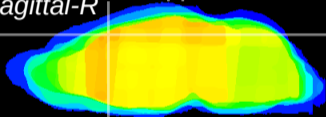

Coronal

Sagittal-R

Sagittal-L

ViBrism: CX22340
Horizontal

Cx motor