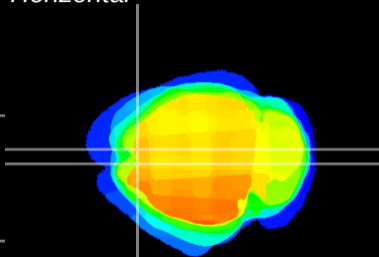

Coronal

Sagittal-R

Sagittal-L

ViBrism: CX22340
Horizontal

Cx motor