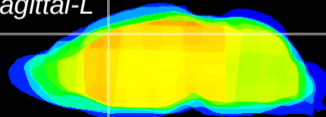

Coronal

Sagittal-R

Sagittal-L

ViBrism: CX22340
Horizontal

Cx motor