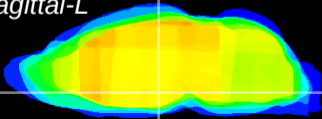

Coronal

Sagittal-R

Sagittal-L

ViBrism: CX22340
Horizontal

DM