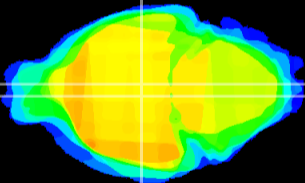

Coronal

Sagittal-R

Sagittal-L

ViBrism: CX22340
Horizontal

DM