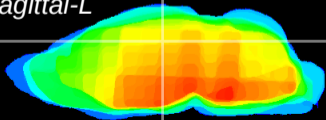

Coronal

Sagittal-R

Sagittal-L

ViBrism: CX22343
Horizontal

DG