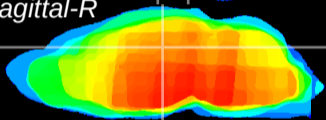

Coronal

Sagittal-R

Sagittal-L

ViBrism: CX22343
Horizontal

DG