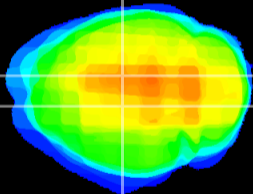

Coronal

Sagittal-R

Sagittal-L

ViBrism: CX22343
Horizontal

DG