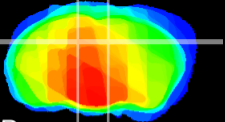

Coronal

Sagittal-R

Sagittal-L

ViBrism: CX22343
Horizontal

DG