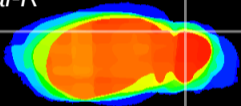

Coronal

Sagittal-R

Sagittal-L

ViBrism: CX22345
Horizontal

Cb lobe