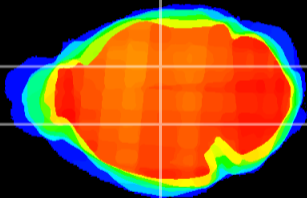

Coronal

Sagittal-R

Sagittal-L

ViBrism: CX22345
Horizontal

VPM/VPL