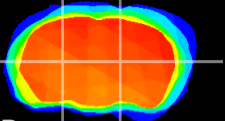

Coronal

Sagittal-R

Sagittal-L

ViBrism: CX22345
Horizontal

VPM/VPL