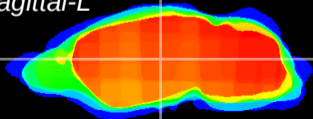

Coronal

Sagittal-R

Sagittal-L

ViBrism: CX22345
Horizontal

VPM/VPL