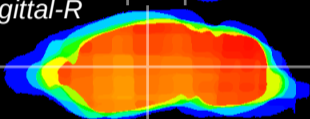

Coronal

Sagittal-R

Sagittal-L

ViBrism: CX22345
Horizontal

VPM/VPL