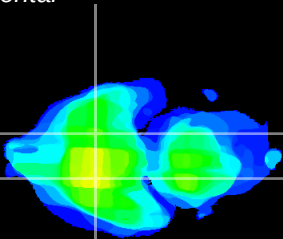

Coronal

Sagittal-R

Sagittal-L

ViBrism: CX22347
Horizontal

S0