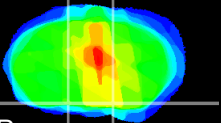

Coronal

Sagittal-R

Sagittal-L

ViBrism: CX22347
Horizontal

S0