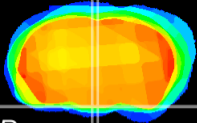

Coronal

Sagittal-R

Sagittal-L

ViBrism: CX22350
Horizontal

Arc