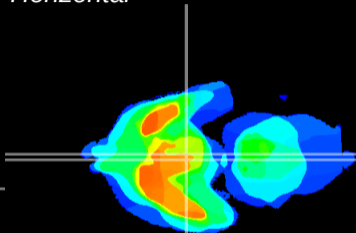

Coronal

Sagittal-R

Sagittal-L

ViBrism: CX22350
Horizontal

Arc