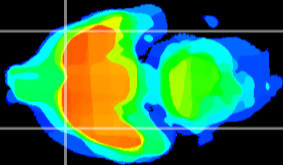

*Coronal*

*Sagittal-R*

*Sagittal-L*

ViBrism: CX22350  
*Horizontal*

Pir