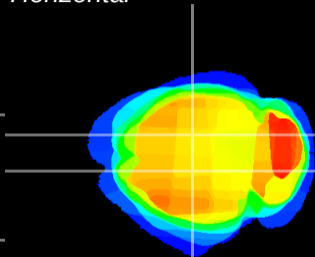

Coronal

Sagittal-R

Sagittal-L

ViBrism: CX22354
Horizontal

CA1