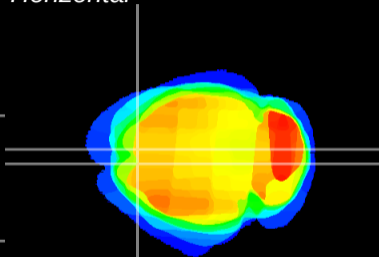

Coronal

Sagittal-R

Sagittal-L

ViBrism: CX22354
Horizontal

Cx motor