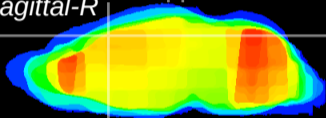

Coronal

Sagittal-R

Sagittal-L

ViBrism: CX22354
Horizontal

Cx motor