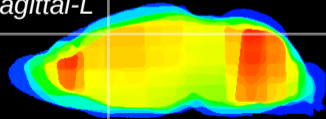

Coronal

Sagittal-R

Sagittal-L

ViBrism: CX22354
Horizontal

Cx motor