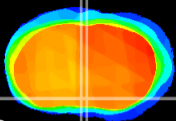

Coronal

Sagittal-R

Sagittal-L

ViBrism: CX22355
Horizontal

MPA