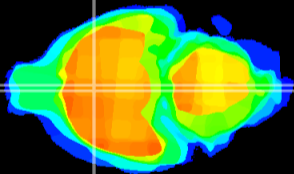

Coronal

Sagittal-R

Sagittal-L

ViBrism: CX22355
Horizontal

MPA