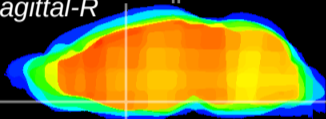

Coronal

Sagittal-R

Sagittal-L

ViBrism: CX22355
Horizontal

MPA