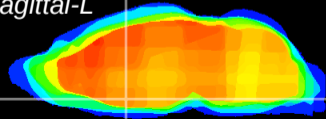

Coronal

Sagittal-R

Sagittal-L

ViBrism: CX22355
Horizontal

MPA