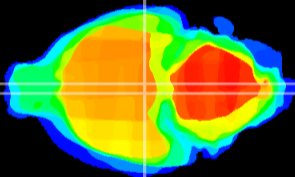

Coronal

Sagittal-R

Sagittal-L

ViBrism: CX22367
Horizontal

M