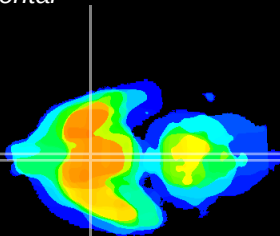

Coronal

Sagittal-R

Sagittal-L

ViBrism: CX22367  
Horizontal

SCN