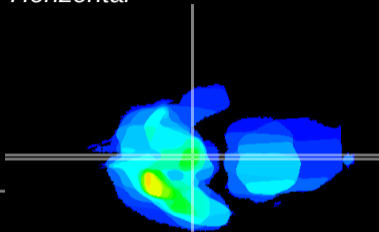

Coronal

Sagittal-R

Sagittal-L

ViBrism: CX22368
Horizontal

ME