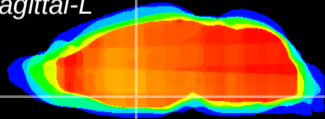

Coronal

Sagittal-R

Sagittal-L

ViBrism: CX22371
Horizontal

SPa dorsal