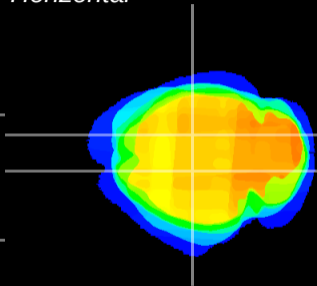

Coronal

Sagittal-R

Sagittal-L

ViBrism: CX22375
Horizontal

CA1