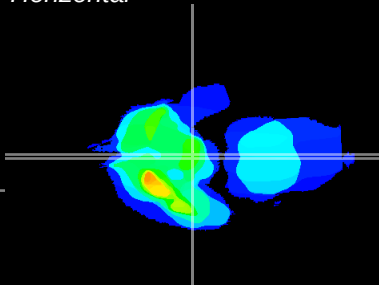

Coronal

Sagittal-R

Sagittal-L

ViBrism: CX22375
Horizontal

ME