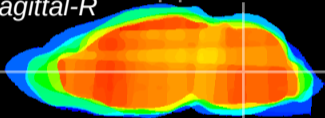

Coronal

Sagittal-R

Sagittal-L

ViBrism: CX22382
Horizontal

MVe