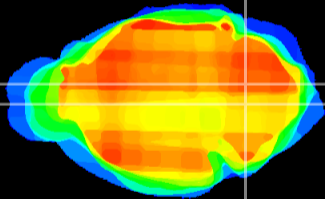

Coronal

Sagittal-R

Sagittal-L

ViBrism: CX22382
Horizontal

MVe