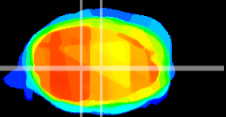

Coronal

Sagittal-R

Sagittal-L

ViBrism: CX22382
Horizontal

MVe