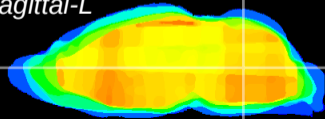

Coronal

Sagittal-R

Sagittal-L

ViBrism: CX22382
Horizontal

MVe