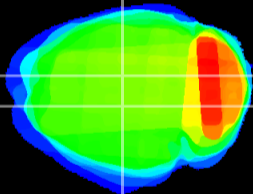

Coronal

Sagittal-R

Sagittal-L

ViBrism: CX22383
Horizontal

DG