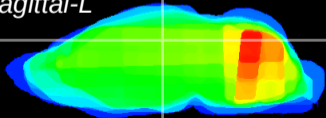

Coronal

Sagittal-R

Sagittal-L

ViBrism: CX22383
Horizontal

DG